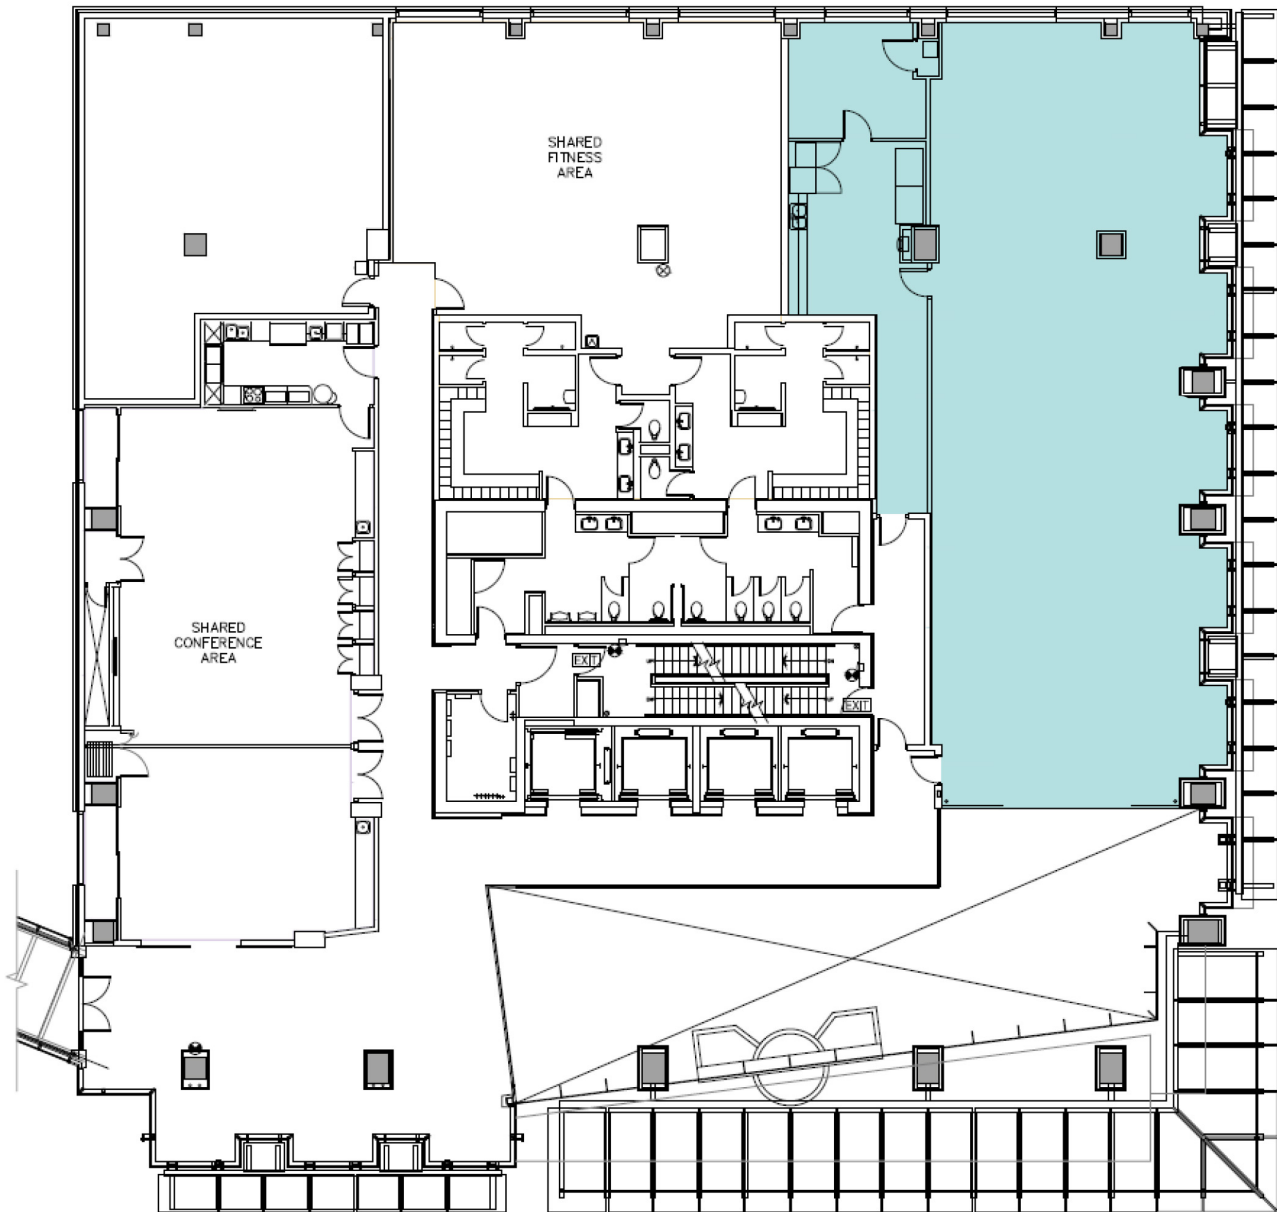

suite  
200

sq.ft  
3,589

Beautiful office space fitted out to include a large open office area banked by windows and natural light. This suite offers a kitchenette, a private office/meeting room, and two doors with hallway access. Conveniently located on the same floor as the fitness centre, conference centre, mezzanine lobby and pedway through to Hill Tower 2, Hill Tower 1, Hill Centre Parkade, and the Cornwall Centre.